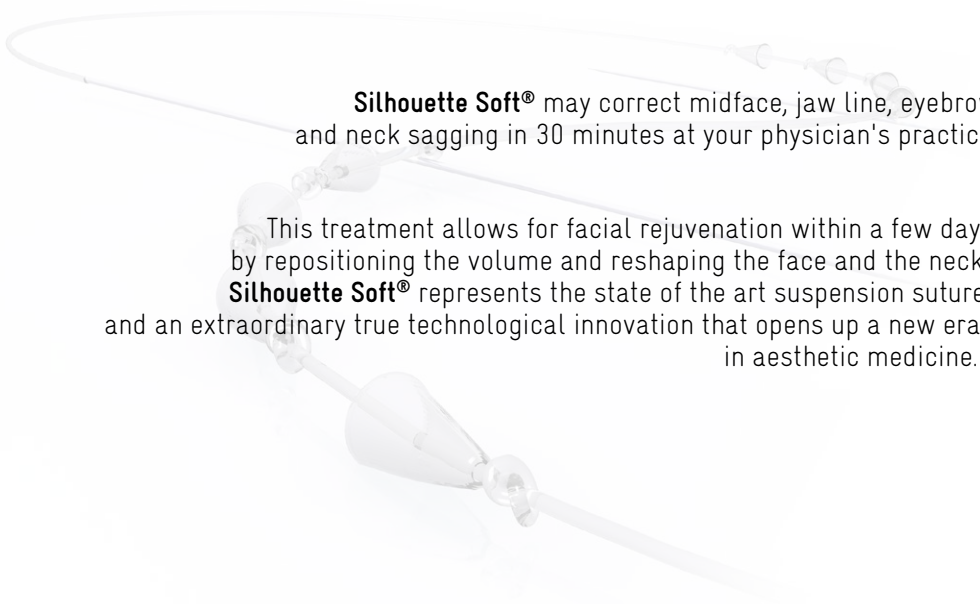

Restoring the "triangle of youth" without having to resort to surgery, is now possible by repositioning, providing volume, and stimulating lost collagen production thanks to the innovative technology of the **Silhouette Soft®** treatment.

# SILHOUETTE SOFT® , THE XXI<sup>ST</sup> CENTURY LIFT WITHOUT SURGERY

**Silhouette Soft®** offers you significant advantages:  
A minimally invasive treatment with minimal downtime and recovery.  
This technique leaves no scars and can be successfully used for all areas  
of the face and neck resulting in a fresher and younger look.

**Silhouette Soft®** may correct midface, jaw line, eyebrow  
and neck sagging in 30 minutes at your physician's practice.

This treatment allows for facial rejuvenation within a few days  
by repositioning the volume and reshaping the face and the neck.

**Silhouette Soft®** represents the state of the art suspension suture  
and an extraordinary true technological innovation that opens up a new era  
in aesthetic medicine.