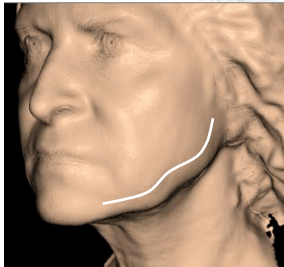

## WHY IS SILHOUETTE SOFT® INNOVATIVE ?

- ▶ Immediate natural looking lifting effect
- ▶ Progressive restoration of lost collagen
- ▶ Entirely re-absorbable component
- ▶ 30-minute procedure
- ▶ No incision
- ▶ Long-lasting effect lasts over 12 months
- ▶ Ideal treatment for mid face, eyebrow, neck or jaw line areas which can be treated separately or at the same time.

## RESULTS

BEFORE THE SILHOUETTE SOFT® TREATMENT

ONE MONTH AFTER TREATMENT

BEFORE THE SILHOUETTE SOFT® TREATMENT

ONE MONTH AFTER TREATMENT

BEFORE TREATMENT

IMMEDIATELY AFTER TREATMENT

VOLUME MAP

3D pictures in "clay mode" (Quantificare) showing a patient face before and immediately after **Silhouette Soft®** treatment.

The volume map is a fusion of the 3D before and after pictures showing the loss (blue) and gain (yellow) of volume in the patient's face thanks to the **Silhouette Soft®** treatment.