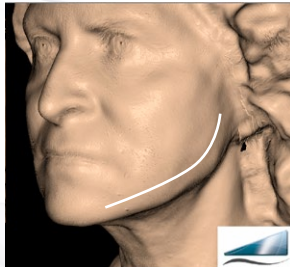

ONE MONTH AFTER TREATMENT

ONE MONTH AFTER TREATMENT

IMMEDIATELY AFTER TREATMENT